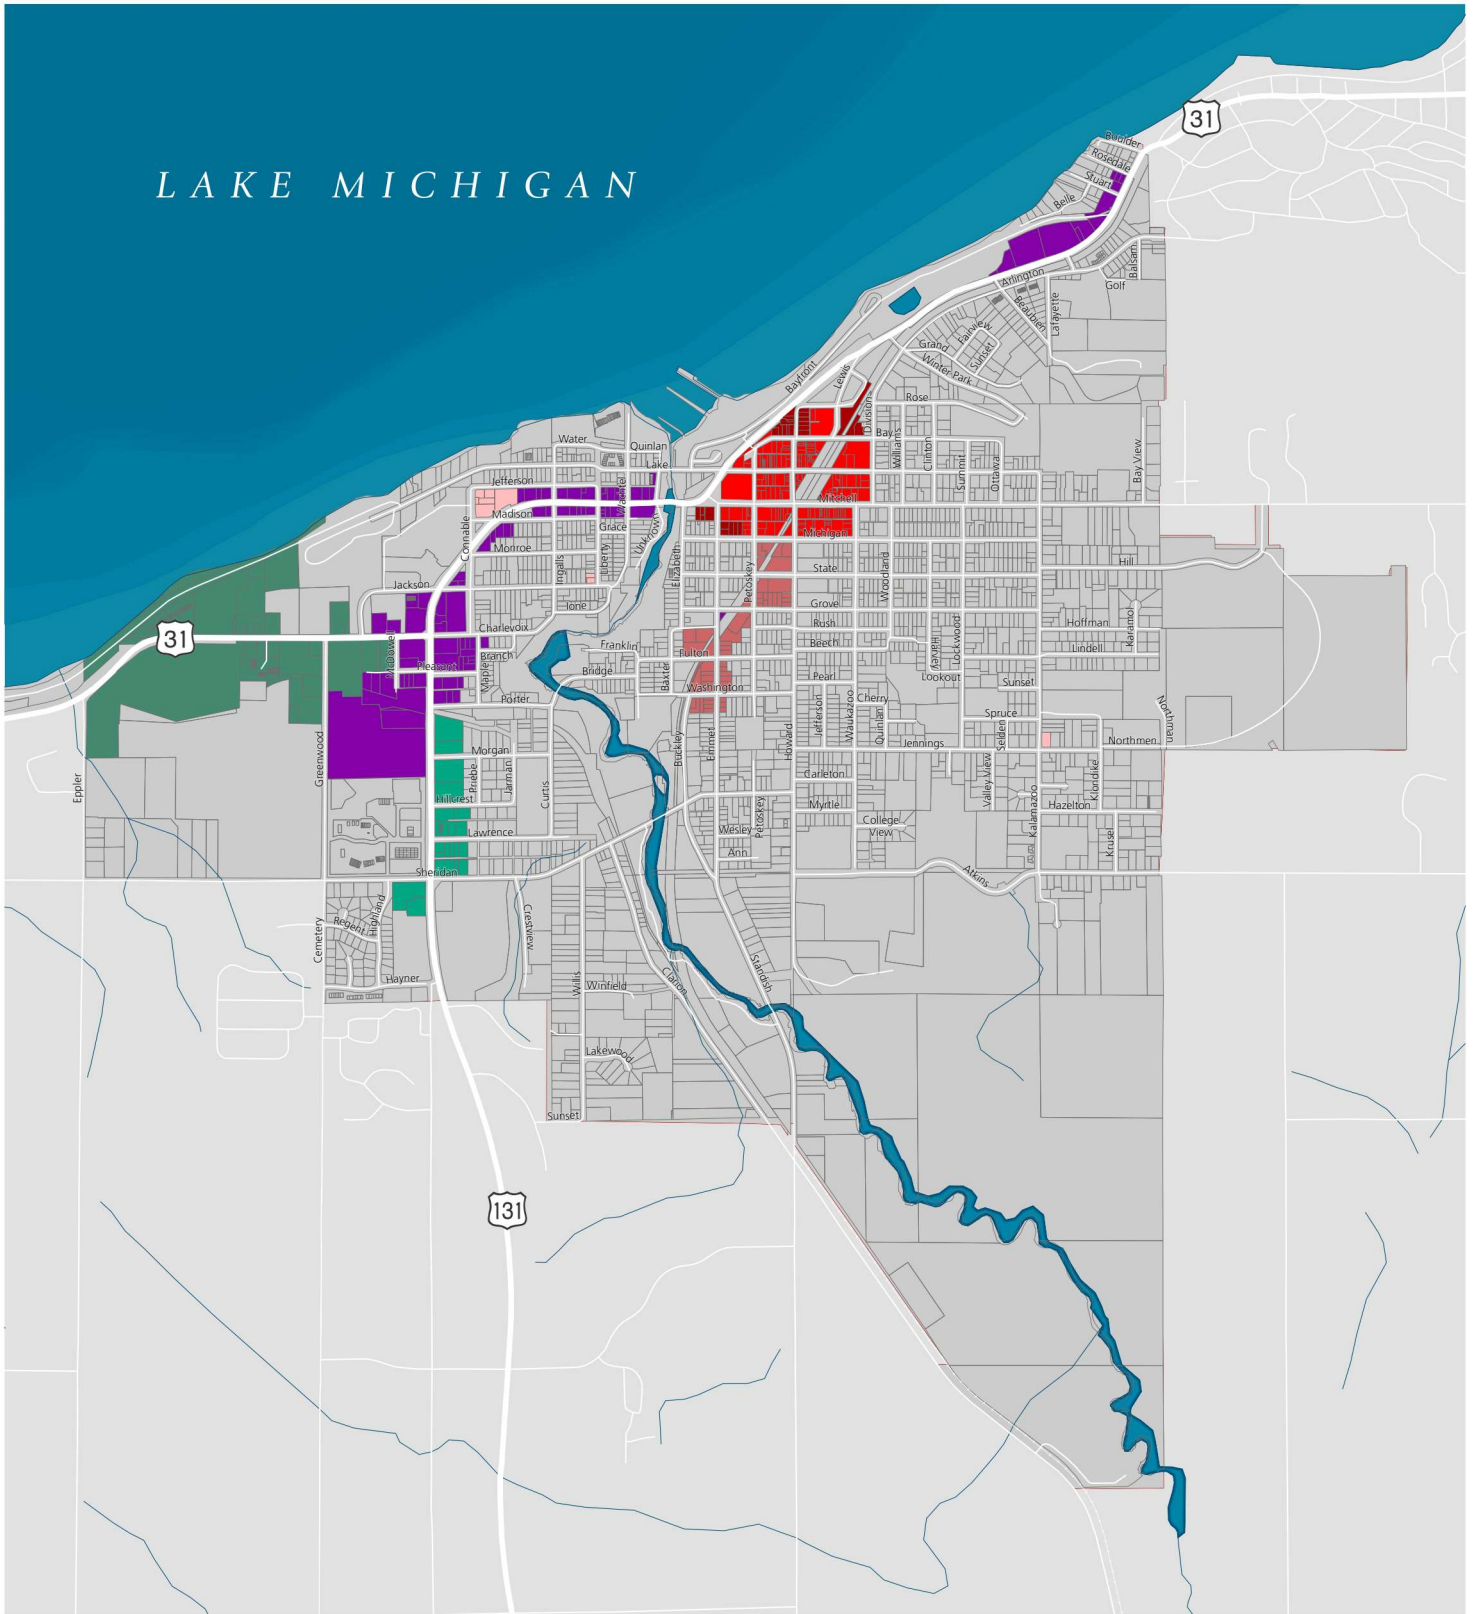

LAKE MICHIGAN

Zoning

Sources: Michigan Open Data Portal, City of Petoskey, Emmet County

- B-1: Local Business
- B-2: Central Business
- B-2A: Transitional Business
- B-2B: Mixed-Use Corridor
- B-3: General Business
- B-3A: Resort Commercial
- B-3B: Resort Commercial

1,000 Feet

Beckett & Raeder, Inc.